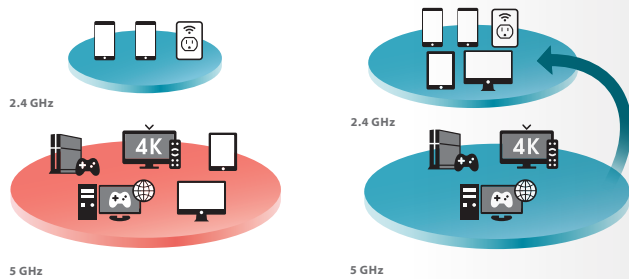

Features

- Qualcomm® SON technology for seamless roaming
- 802.11ac wave 2 dual-band wireless
- Combined speeds of up to AC2600 (router) and AC1300 (extender)
- 4x4 MU-MIMO
- Gigabit WAN and LAN ports
- Coverage up to 500 sqm / 6000 sq. ft.

COVR

AC3900 WHOLE HOME WI-FI SYSTEM

D-Link

D-Link

COVR Smart Steering

Smart steering selects the best band for your device so that you get the best performance possible – all the time. With smart steering, Covr will automatically connect devices to the optimal Wi-Fi band and even move devices between Wi-Fi bands when the network experiences congestion. All this without dropouts, lag or any interruption to your wireless connection; and most importantly without you lifting a finger.

Traditional Dual-band Wi-Fi

High network traffic on the 5 GHz band causes congestion and slows down devices.

Covr with Smart Steering

Some devices automatically shifted to the 2.4 GHz band to balance network traffic and reduce congestion.

 Normal network traffic  Network congestion

Expandable Network

Covr's Wi-Fi System is pre-paired and works straight out of the box, so you just need to plug them in and get started. But Covr is also a scalable solution; extra extenders can be added to increase the reach of your network.