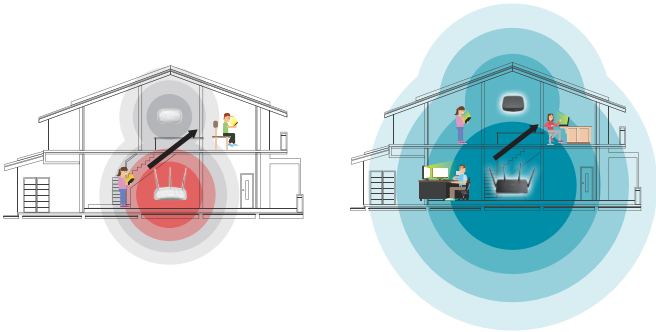

COVR Smart Roaming

Traditional Router
+
Extender Systems

Covr Whole Home
Wi-Fi System

Enhanced User Experience

The D-Link Wi-Fi app provides a quick and simple way to set up your Covr Whole Home Wi-Fi System and perform basic management, without even touching a computer!

Download the free D-Link Wi-Fi app from the App Store or Google Play.

 D-Link Wi-Fi

Download on the App Store

GET IT ON Google Play

COVR Specifications

COVR-2600R

Ethernet Ports	1 x Gigabit WAN / 4 x Gigabit LAN
Antennas	4 x External
Data Signal Rate	Up to 1733 Mbps (5 GHz) / Up to 800 Mbps (2.4 GHz)
USB Port	1 x USB 3.0
Dimensions	285 x 205 x 48 mm (11.22 X8.07 x1.89 inches)
WPS	Yes

Features

- Qualcomm® SON technology for seamless roaming
- 802.11ac wave 2 dual-band wireless
- Combined speeds of up to AC2600 (router) and AC1300 (extender)
- 4x4 MU-MIMO
- Gigabit WAN and LAN ports
- Coverage up to 500 sqm / 6000 sq. ft.